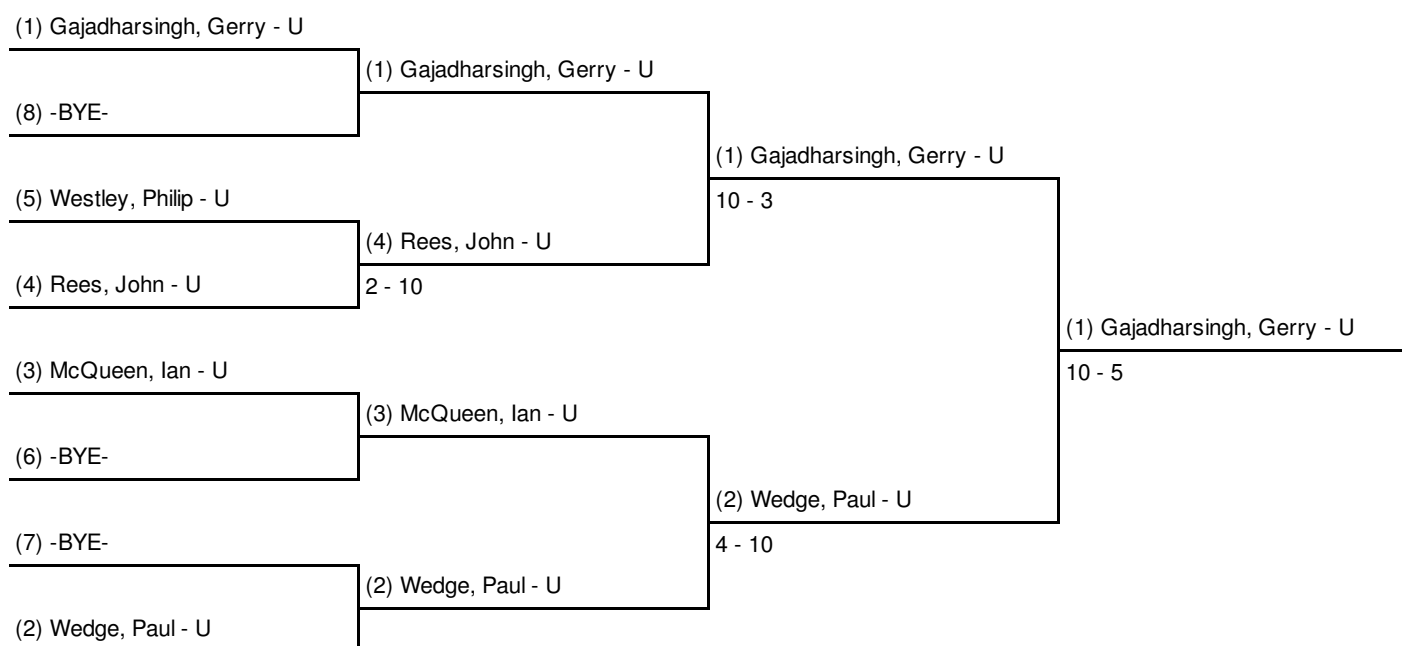

Nottingham, Francoise (HUNTINGDON)	1		D0	D2	D0	D0	0	2	20	-18	5
Gajadharsingh, Gerry (LDWNE)	2	V5		V5	V5	V5	4	20	2	+18	1
Rees, John (SEACOURT)	3	V5	D1		V5	V5	3	16	9	+7	2
Townsend, Dawn (UNAT)	4	V5	D1	D2		V5	2	13	14	-1	3
Wheelband, Marilyn (ESPADA)	5	V5	D0	D0	D4		1	9	15	-6	4

Pool #2

	1	2	3	4	V	TS	TR	Ind	PI	
Collins, Amanda (ESPADA)	1		D0	D0	D0	0	0	15	-15	4
Westley, Philip (N TAMAR FC)	2	V5		V5	D1	2	11	6	+5	2
McQueen, Ian (WINCHESTER)	3	V5	D1		D1	1	7	10	-3	3
Wedge, Paul (LDWNE)	4	V5	V5	V5		3	15	2	+13	1

Round #3 - Direct Elimination

Table of 8

Semi-Finals

Finals

Results generated by Fencing Time tournament software: www.FencingTime.com