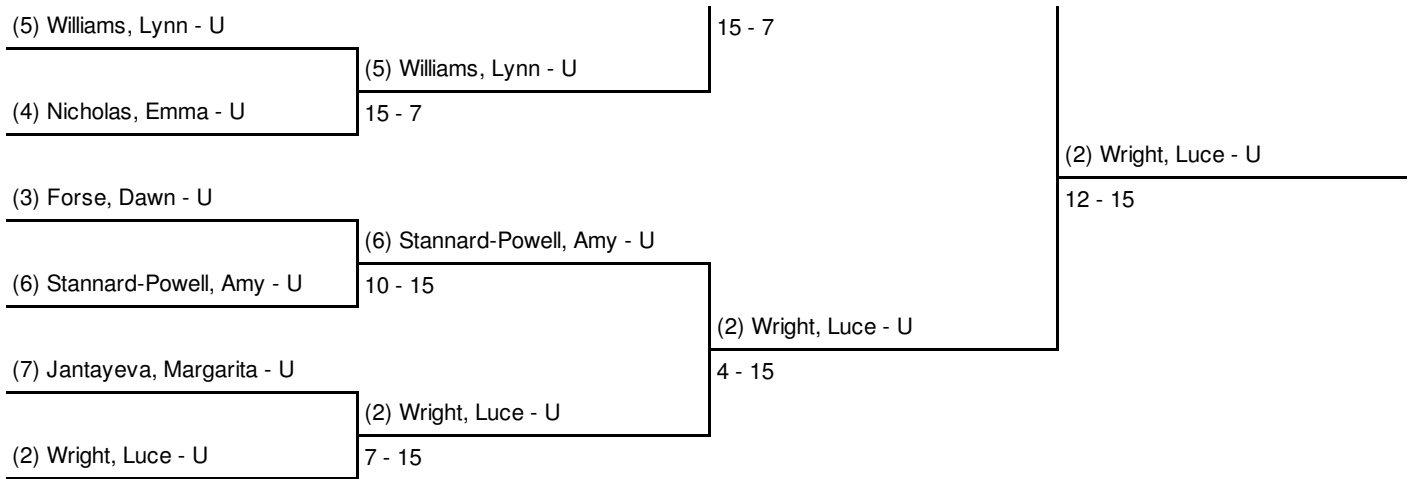

Final Results

Tournament: Hampshire Open 2014
Location: Mountbatten Centre
Event: Open Senior Women's Saber
Event Class: Unrated
Date: 10 May 2014 - 11:00

Place	Name	Born	Club	Div	Ratin	Earne
1	Wright, Luce		Seacourt	NAT	U	
2	Narey, Michelle		Bath Sword	NAT	U	
3T	Williams, Lynn		NLSC	NAT	U	
3T	Stannard-Powell, Amy		Edinburgh FC	NAT	U	
5	Forse, Dawn		Portsmouth & Southsea	NAT	U	
6	Nicholas, Emma		Seacourt	NAT	U	
7	Jantayeva, Margarita		Brighton & Hove	NAT	U	
8	Hunt, Nelly		Portsmouth	NE-SD	U	

Round #1 - Pools

Pool #1		1	2	3	4	5	6	7	8	V	TS	TR	Ind	PI
Nicholas, Emma (SEACOURT)	1	█	V5	V5	V5	D1	V5	D1	D2	4	24	28	-4	4
Stannard-Powell, Amy (EDINBURGH)	2	D4	█	V5	D3	V5	V5	D3	D3	3	28	29	-1	6
Jantayeva, Margarita (B & H)	3	D3	D3	█	D1	D4	V5	D2	D1	1	19	33	-14	7
Williams, Lynn (NLSC)	4	D4	V5	V5	█	D2	V5	D4	D1	3	26	26	0	5
Forse, Dawn (P & S)	5	V5	D4	V5	V5	█	V5	D2	V5	5	31	23	+8	3
Hunt, Nelly (P & S)	6	D2	D2	D3	D2	D2	█	D0	D1	0	12	35	-23	8
Wright, Luce (SEACOURT)	7	V5	V5	V5	V5	V5	V5	█	D2	6	32	17	+15	2
Narey, Michelle (BATH)	8	V5	V5	V5	V5	D4	V5	V5	█	6	34	15	+19	1

Round #2 - Direct Elimination

Table of 8

Semi-Finals

Finals

(1) Narey, Michelle - U

(8) Hunt, Nelly - U

(1) Narey, Michelle - U

15 - 8

(1) Narey, Michelle - U

Results generated by Fencing Time tournament software: www.FencingTime.com